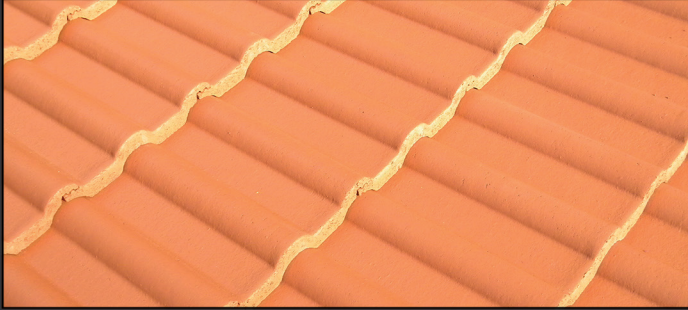

ONUR ROOF TILE

"New Face of the Roofs"

WE PRODUCE

HALF ROOF TILE

Half roof tile; It is an accessory used according to the detail of the chimney edge, wall bottom, roof end points and roof side eaves. At the points where all the roof tiles are large, professional workmanship is exhibited by applying half tile instead of cutting the tiles.

Onur Roof Tile

Onur Roof Tiles Turkey's most modern is engaged in the production of colored concrete roof tiles and plants. Our facility meets European standards production.

TEAM WORK. FAST, RELIABLE AND GUARANTEED SERVICES

Shock and bending
resistant

Quick and easy
to install

Resistant to wind
and rain

Can be produced
in any color

Ecological

Economic

Does not contain
bacteria

Fireproof