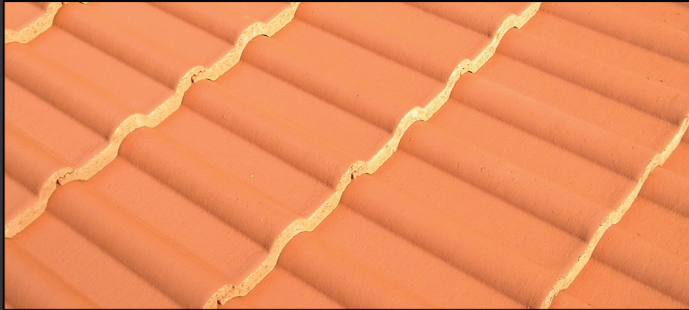

ONUR ROOF TILE

"New Face of the Roofs"

WE PRODUCE **TRIPLE ROOF RIDGE TILE**

Triple roof ridge tile; It is a roof tile accessory which is generally used in rectangular, 3 or 4 facade roofs. It is a tile accessory used to cover the intersection point of the ridge row coming from three different points covering the breaking point of the mobile zones in rectangular roofs. Apart from this, it is a roof tile accessory used in the exits made on the flat facade of the roof for balconies, patio and similar reasons.

Onur Roof Tile

Onur Roof Tiles Turkey's most modern is engaged in the production of colored concrete roof tiles and plants. Our facility meets European standards production.

TEAM WORK. FAST, RELIABLE AND GUARANTEED SERVICES

Shock and bending
resistant

Quick and easy
to install

Resistant to wind
and rain

Can be produced
in any color

Ecological

Economic

Does not contain
bacteria

Fireproof