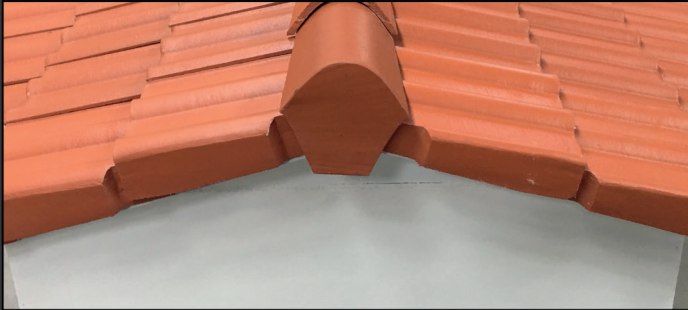

ONUR ROOF TILE

"New Face of the Roofs"

WE PRODUCE

RIGHT SIDE EAVES ROOF TILE (shed)

It is a kind of roof accessory applied to the junction of the side eaves and tile roof tiles. It is generally used to close openings in the upper corners of single-facade roofs.

Onur Roof Tile

Onur Roof Tiles Turkey's most modern is engaged in the production of colored concrete roof tiles and plants. Our facility meets European standards production.

TEAM WORK. FAST, RELIABLE AND GUARANTEED SERVICES

Shock and bending
resistant

Quick and easy
to install

Resistant to wind
and rain

Can be produced
in any color

Ecological

Economic

Does not contain
bacteria

Fireproof