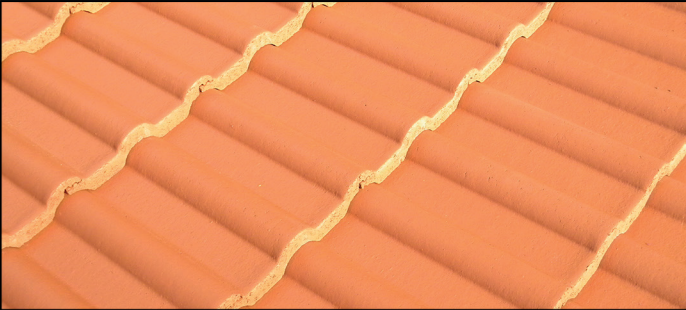

ONUR ROOF TILE

"New Face of the Roofs"

WE PRODUCE ROOF RIDGE TILE FINISH

Roof ridge tile finish; It is a roof tile accessory used at the beginning of the roof ridge used to cover the fractures at the moving points on the roof. Before the roof ridge tile starts to be sorted, the roof ridge tile is assembled first and then the roof ridge tile is assembled by sorting. The purpose of roof ridge tile end use is to prevent birds from making nests by closing the gap under the roof ridge tile, and to provide an aesthetic image by preventing the bad image by closing the gap in the roof ridge tile.

Onur Roof Tile

Onur Roof Tiles Turkey's most modern is engaged in the production of colored concrete roof tiles and plants. Our facility meets European standards production.

TEAM WORK. FAST, RELIABLE AND GUARANTEED SERVICES

Shock and bending
resistant

Quick and easy
to install

Resistant to wind
and rain

Can be produced
in any color

Ecological

Economic

Does not contain
bacteria

Fireproof