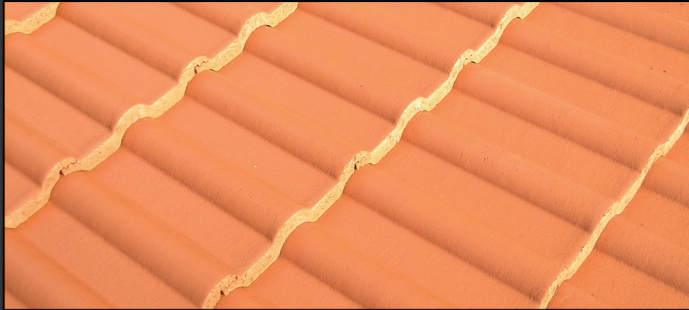

CHIMNEY CAP

It is our group of accessories used to strengthen the purpose of your chimneys in your houses, to extend the life of your chimney and to add visual value to your structure. Our chimney hats produced in certain standard sizes can be produced with special dimensions in your big projects. The top hat is the standard single, the number of the lower floor you can determine according to your project. Tiles are painted with colors as a team.

Onur Roof Tile

Onur Roof Tiles Turkey's most modern is engaged in the production of colored concrete roof tiles and plants. Our facility meets European standards production.

TEAM WORK. FAST, RELIABLE AND GUARANTEED SERVICES

Shock and bending
resistant

Quick and easy
to install

Resistant to wind
and rain

Can be produced
in any color

Ecological

Economic

Does not contain
bacteria

Fireproof